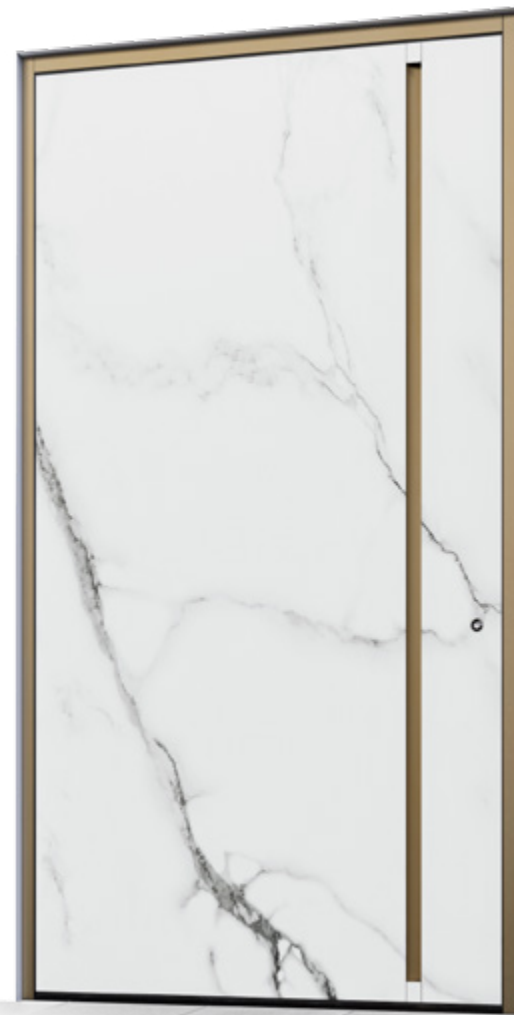

Design
Specifications

Door Design | ME 22 Brown Marble

Door Facing: ME 22

Frame Color: RAL 7006

External Handle: Crypto Full Height

External Handle Color: RAL 7006

Design
Specifications

Door Design | ME 21 White Marble

Door Facing: ME 21

Frame Color: ORO 011

External Handle: Crypto Full Height

External Handle Color: ORO 011