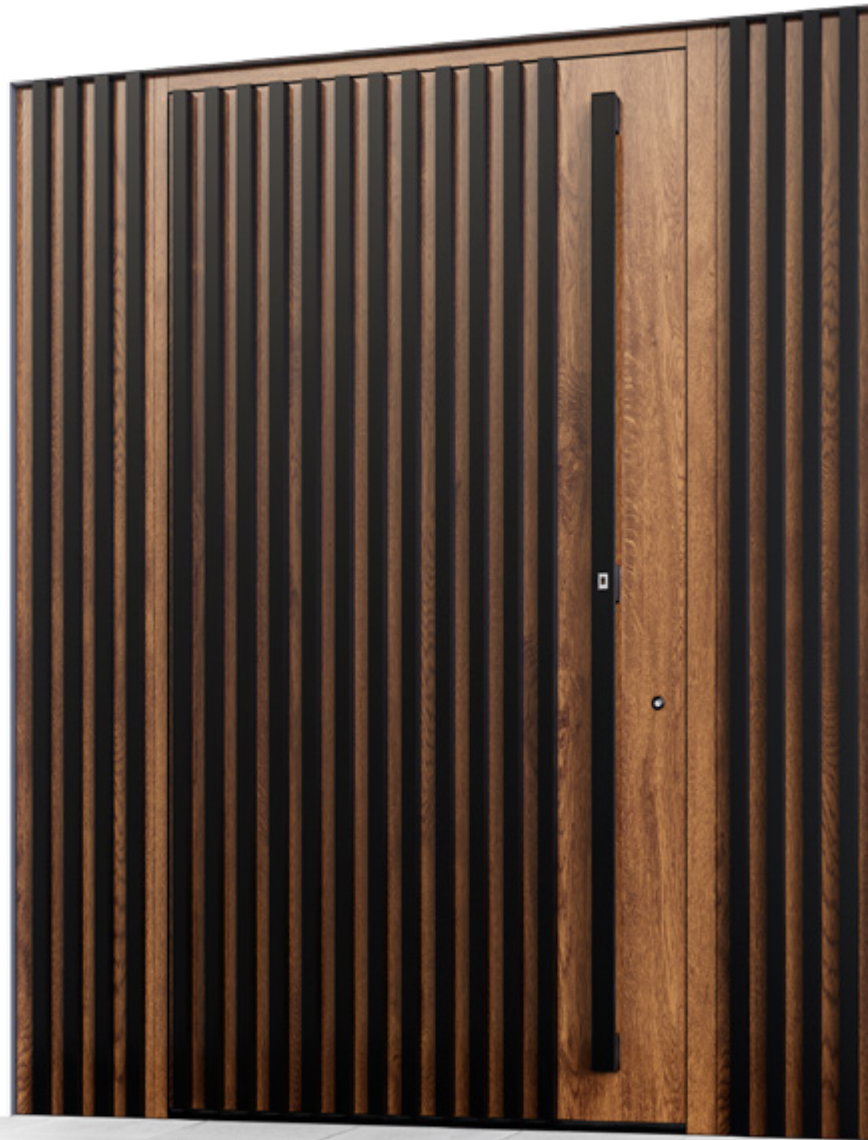

Tube Color
RAL 7043

External Handle
Vision, Aluminium Facing

External Handle Color
RAL 7043

Access Control
Handle with Integrated
Fingerprint Reader

Wood
Color
Pattern
Vertical

Design
Specifications

Door Design