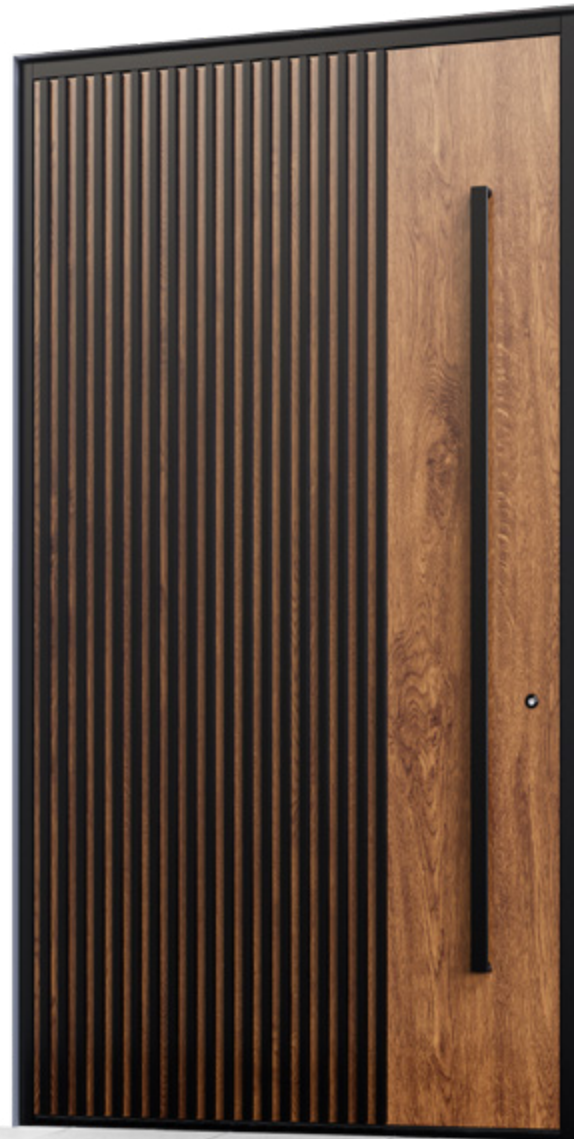

Door Design

458

Door Color
T630

Frame Color
RAL 9005

Tube Dimensions
W20 x H20 mm

Tube Color
RAL 9005

External Handle
Soft Touch, Black

Wood Color Pattern
Vertical

Design
Specifications