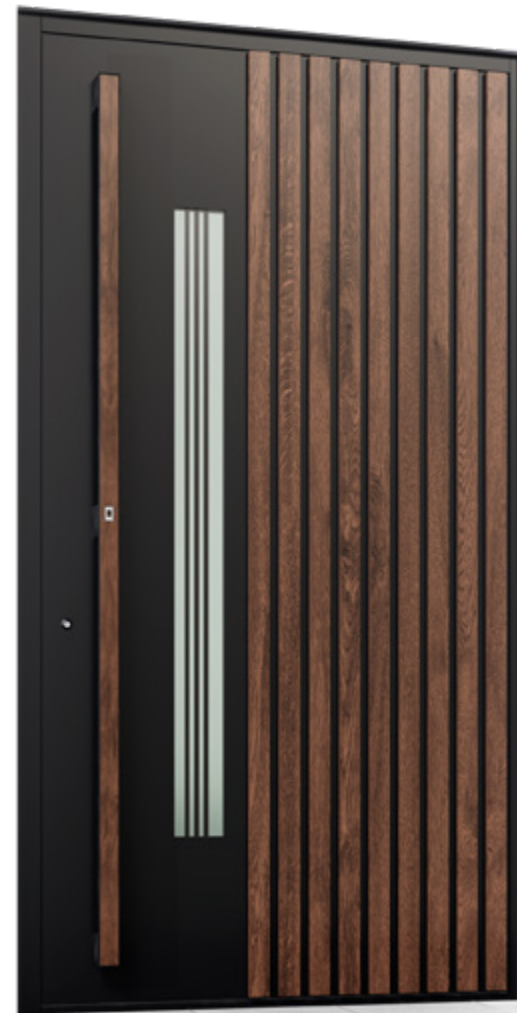

Wood
Color
Pattern
Vertical