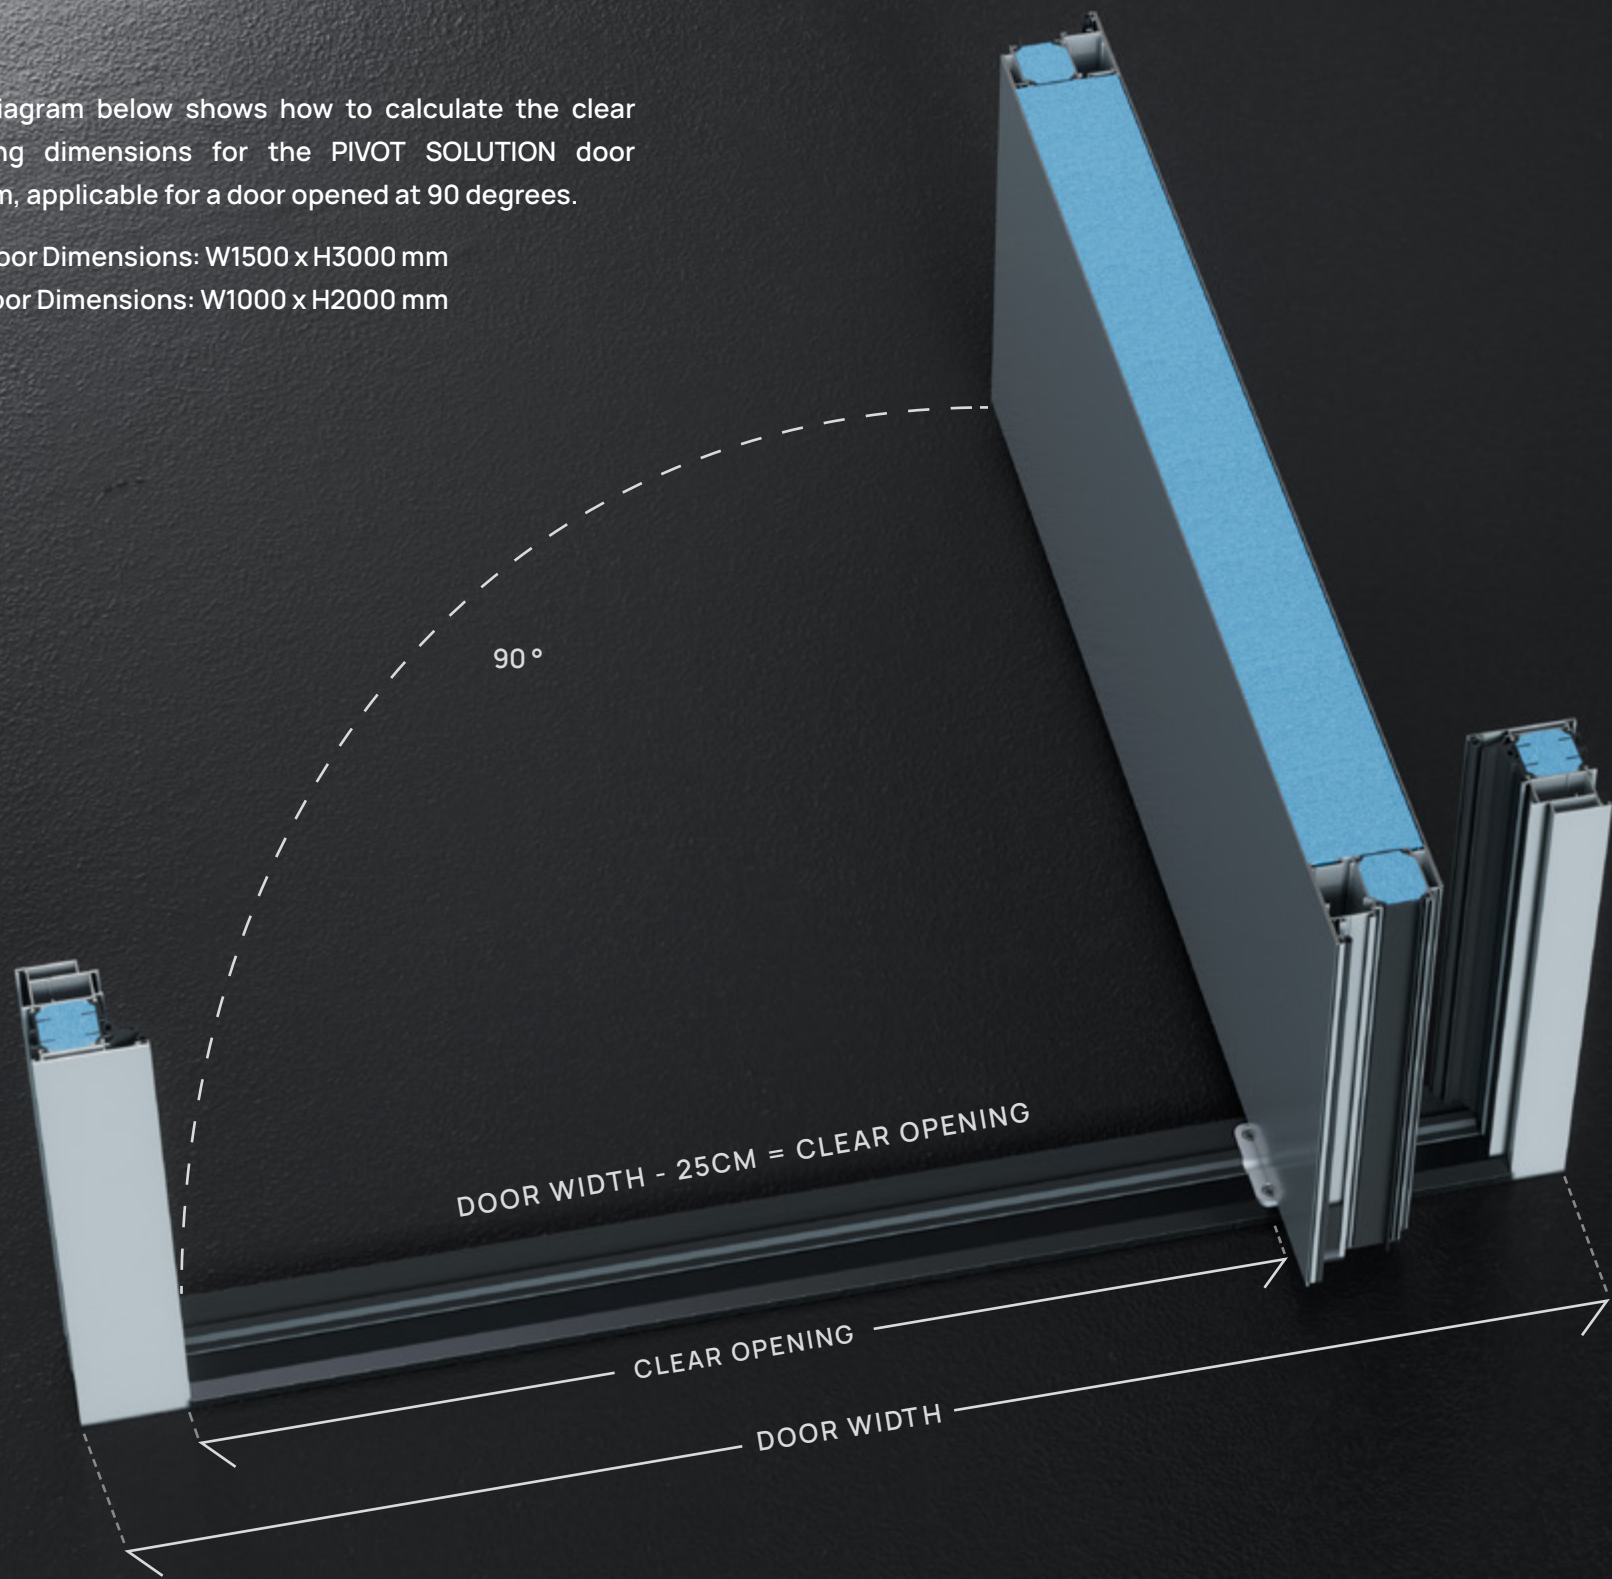

The diagram below shows how to calculate the clear opening dimensions for the PIVOT SOLUTION door system, applicable for a door opened at 90 degrees.

Max Door Dimensions: W1500 x H3000 mm

Min Door Dimensions: W1000 x H2000 mm