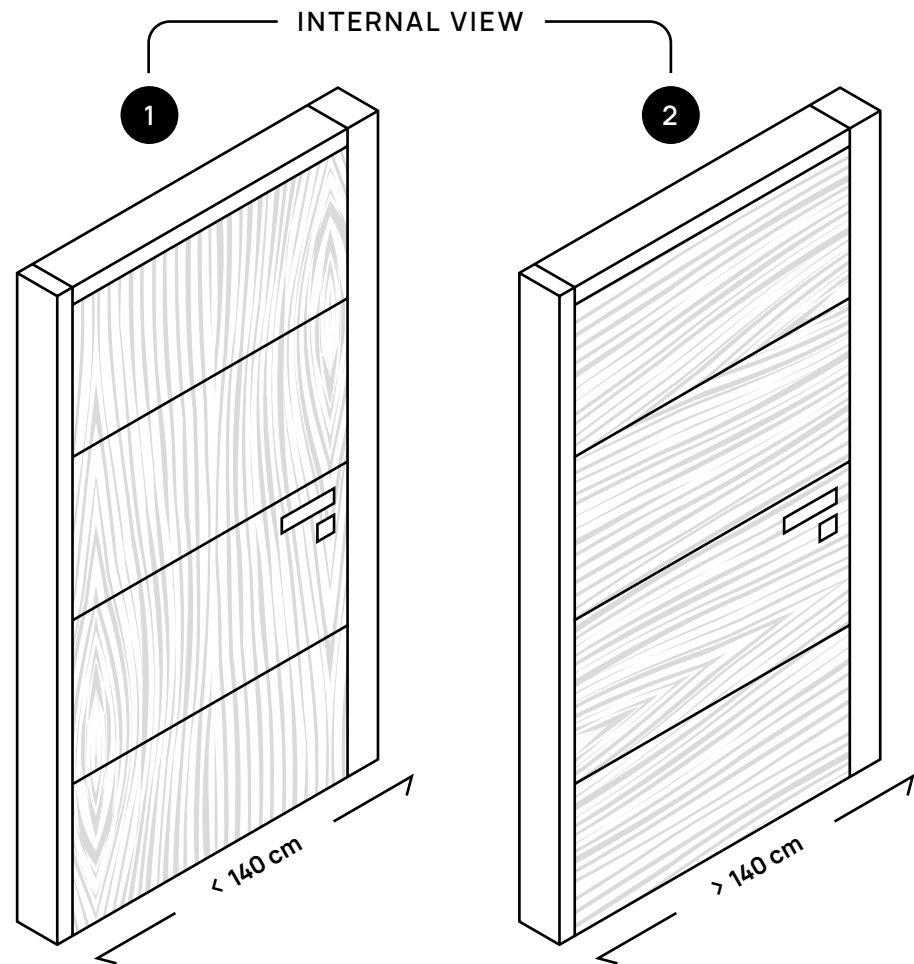

Internal and External Door Design Specifications

Type D.I. (Different Inside)

For designs that can only be applied to the external side of the door, the internal side features three engraved lines.

For imitation paint, there are two options for the internal pattern:

1) For doors with a width **less than 140 cm**, the internal side features a vertical pattern.
2) For doors with a width **greater than 140 cm**, the internal side features a horizontal pattern.