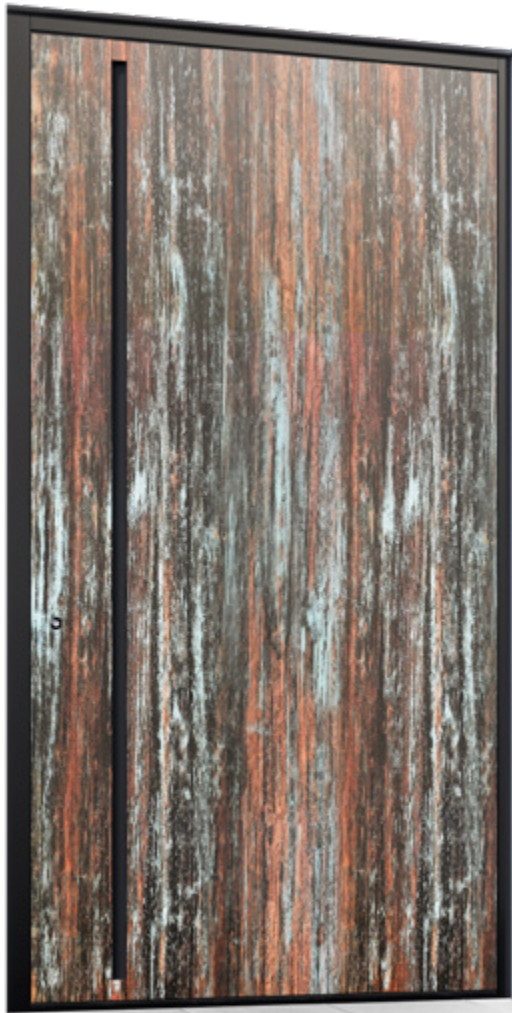

ME 12 Corten Patina

Design
Specifications

Door Design | ME 11 Copper Patina

Door Facing: ME 11

Frame Facing: ME 11

External Handle: Crypto Full Height

External Handle Color: Anodized Coating

Sidepart: ME 11 Facing