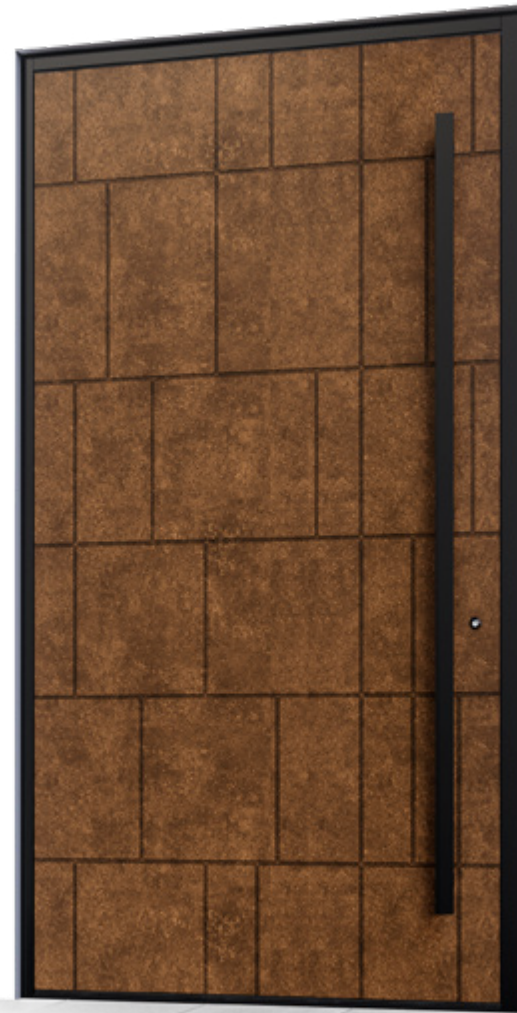

Sidelight: Sandblasted Glass

Sidelight Frame Color: RAL 9005

External Handle: Blade

External Handle Color: Black

Wood
Color
Pattern
Horizontal

Wood
Color
Pattern
Horizontal

Design
Specifications

Door Design | 406