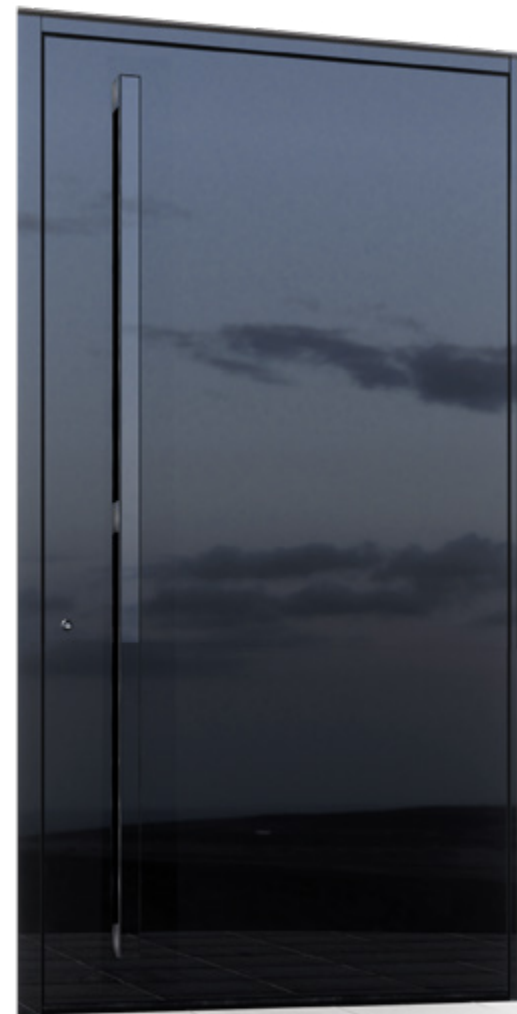

Design
Specifications

Door Design | 400

Facing: Black Glass

External Handle: Vision

External Handle Facing: Black Glass

Design
Specifications

Door Design | 402

Facing: White Glass