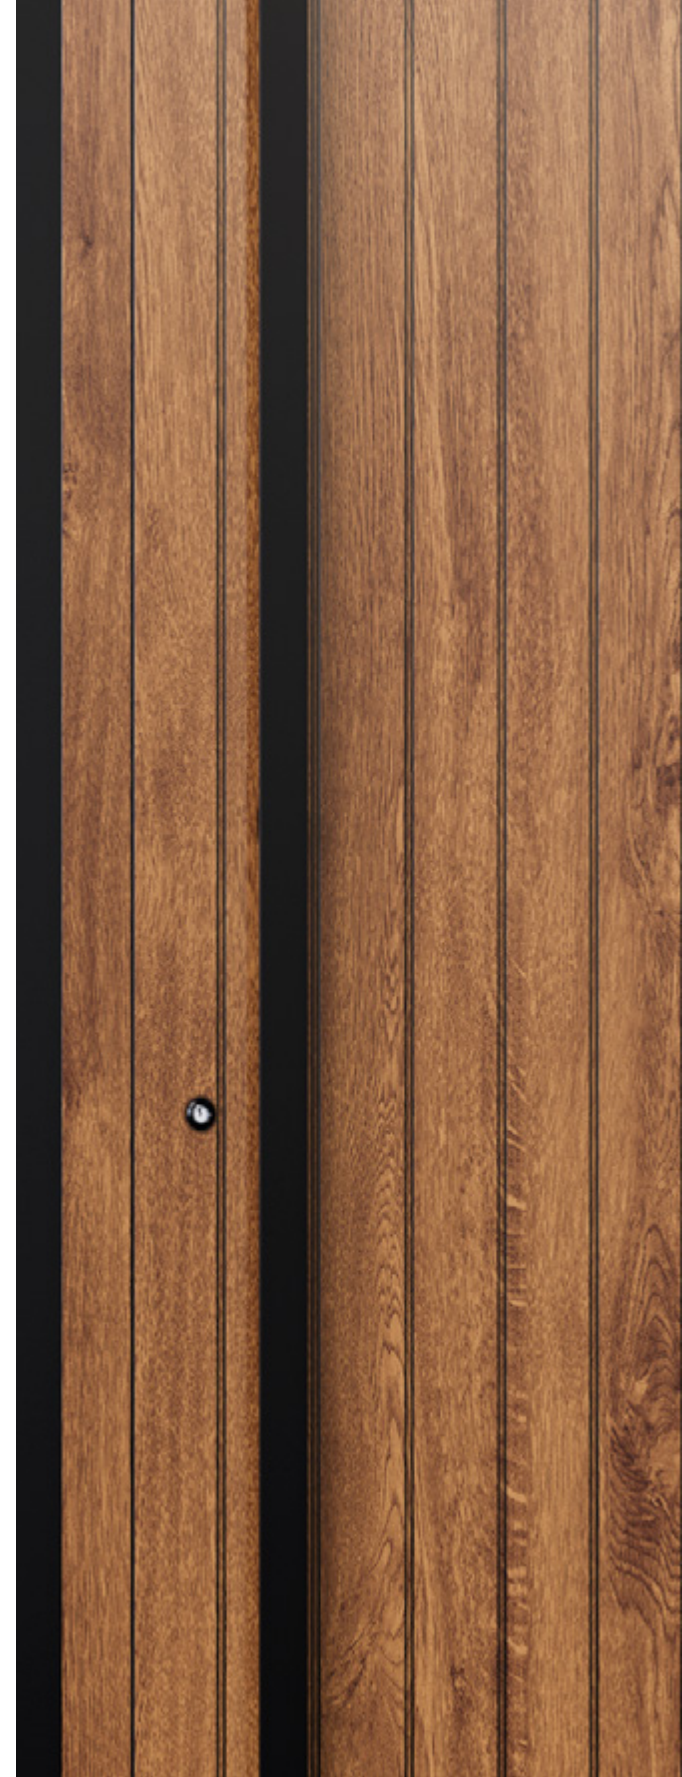

Wood
Color
Pattern
Vertical

Design
Specifications

Door Design | 483

Door Color: T630

Sidelight: Sandblasted Glass

Sidelight Frame Color: RAL 9005

External Handle: Blade

External Handle Color: Black