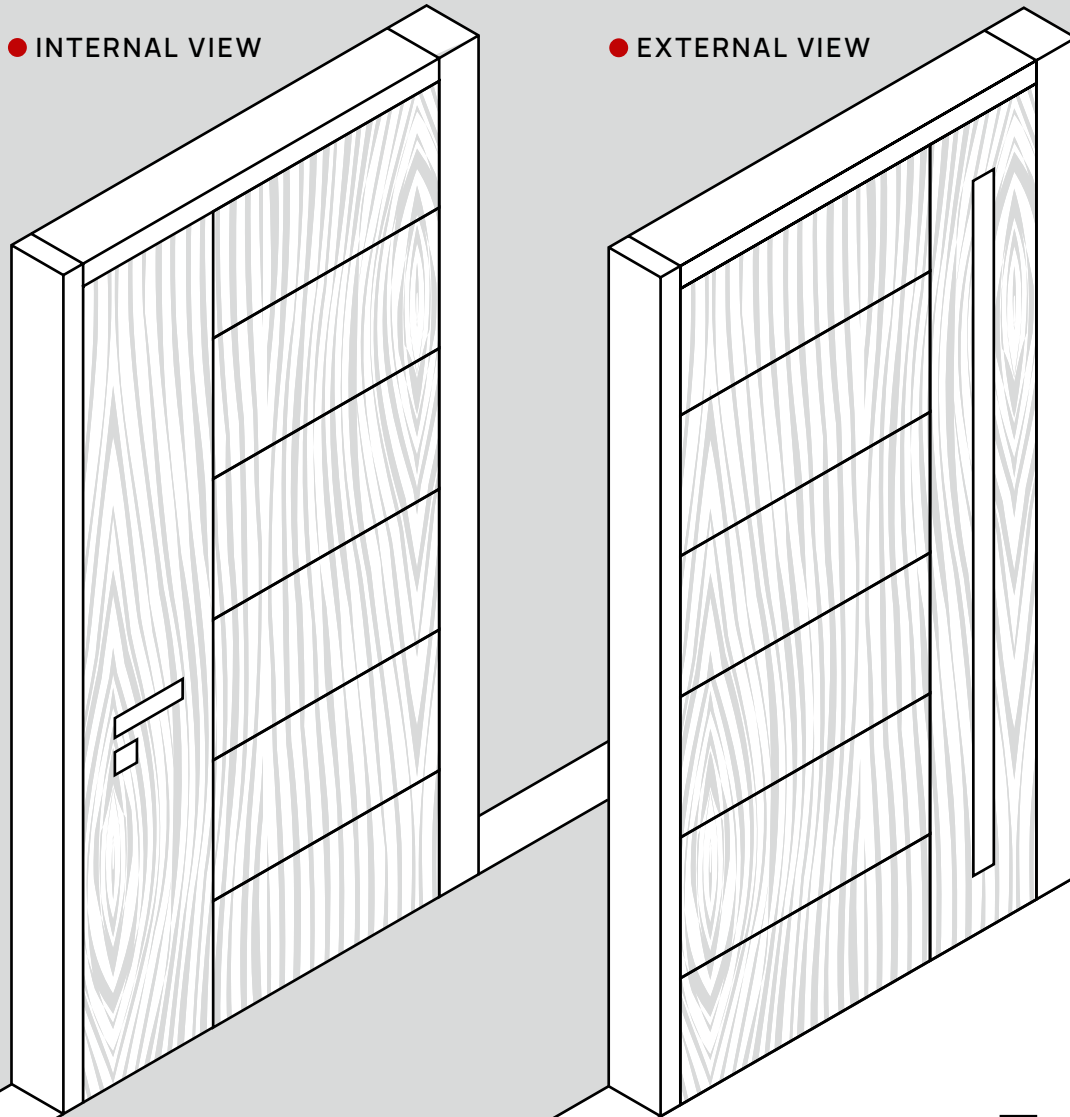

● INTERNAL VIEW

● EXTERNAL VIEW

Type S.I. (Same Inside)

Designs of this type can be applied to both sides.