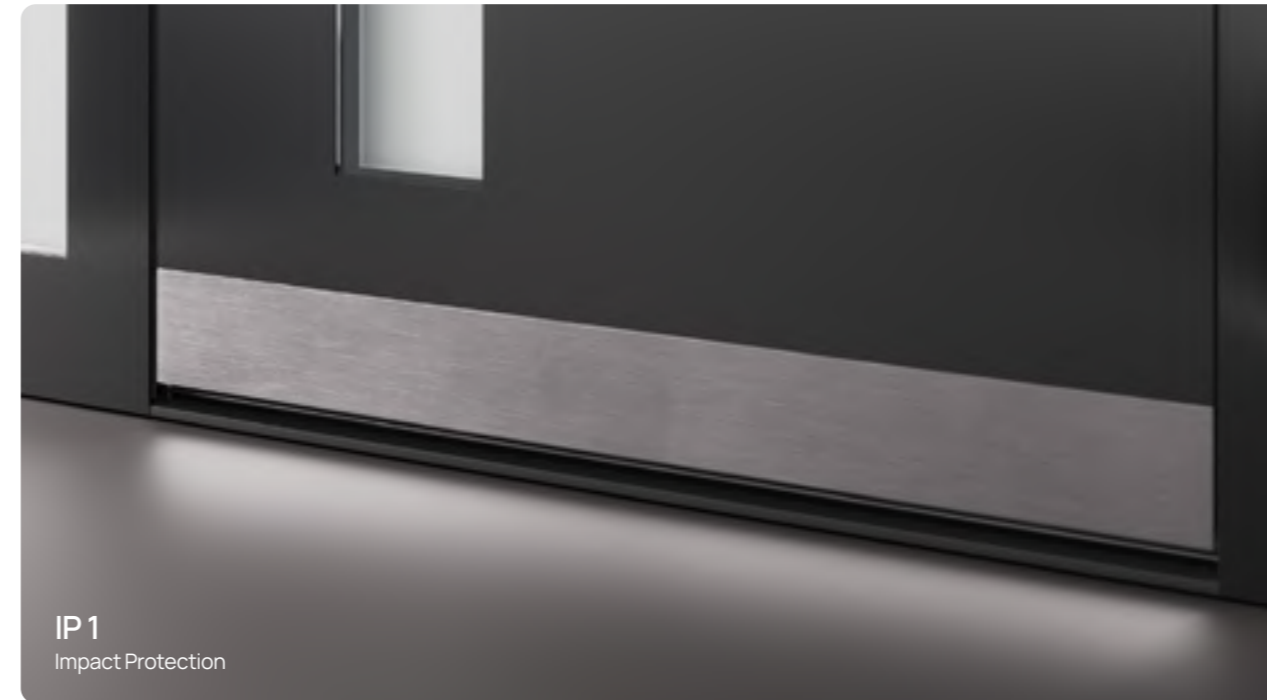

3. Hinge

Engineered for heavy loads, these hinges ensure smooth and silent door movement. They are fully adjustable to maintain perfect alignment for years to come.

Structura Colors

Standard Colors

All Textured Colors