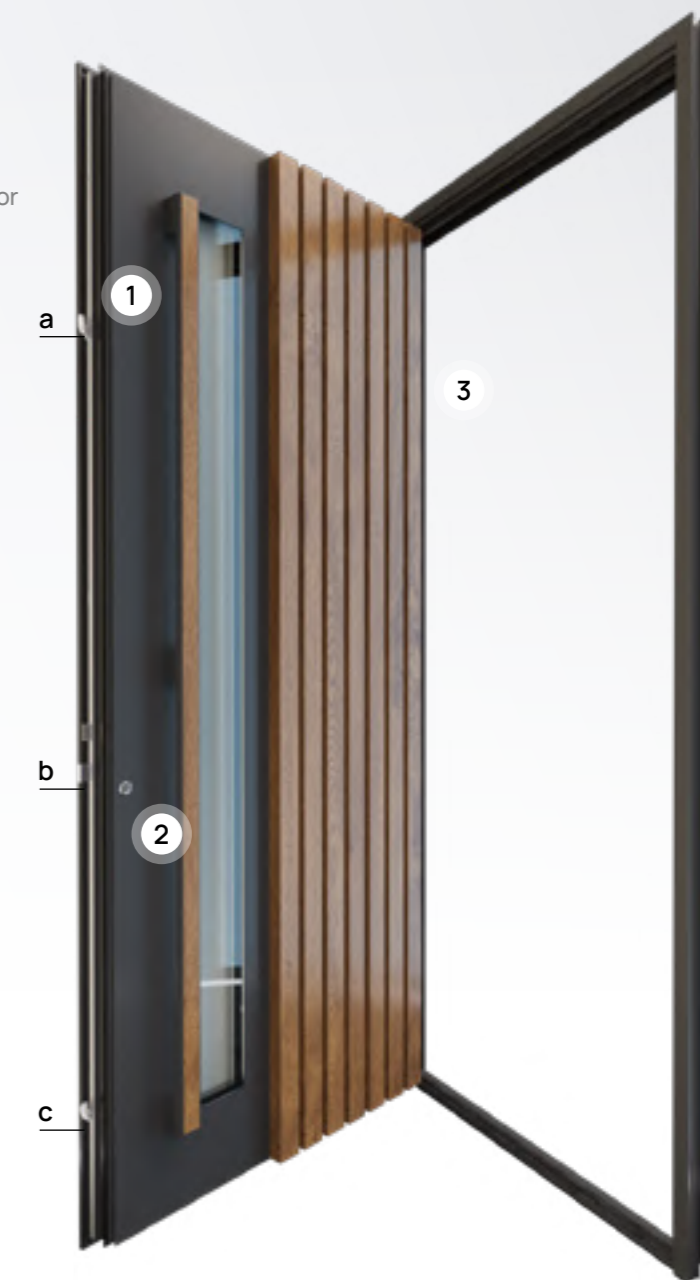

3. Hinge

Engineered for heavy loads, these hinges ensure smooth and silent door movement. They are fully adjustable to maintain perfect alignment for years to come.

Structura Colors

Standard Colors

All Textured Colors