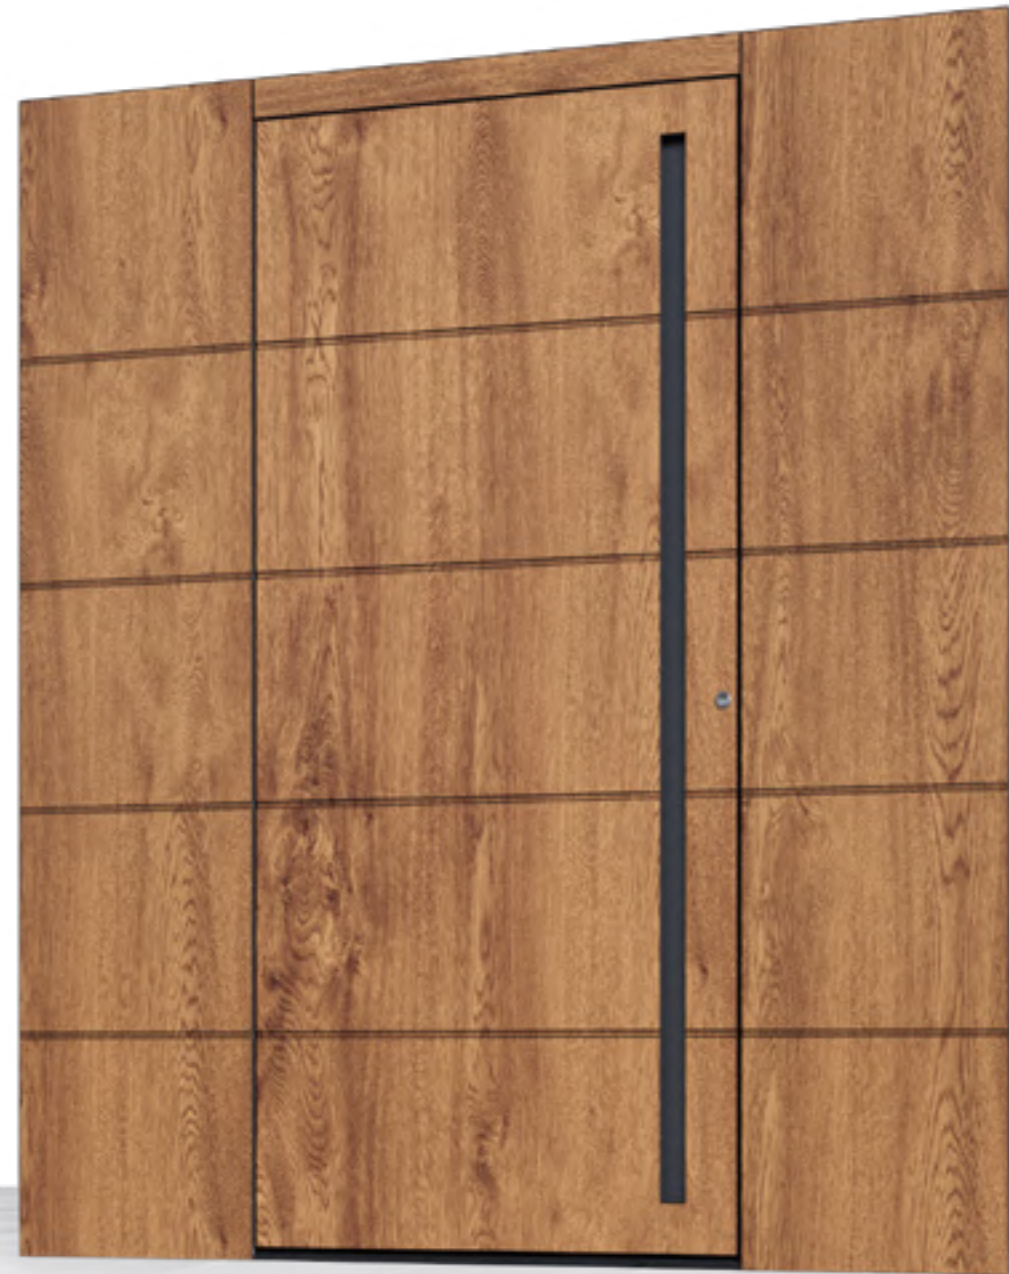

Access Control
Fingerprint Reader

Design Specifications

Model
1901

Primary
9005 Structura

Frame
9005 Structura

Handle
Crypto Full Height
T960 Elegant Gold

Design Specifications

Model
1902