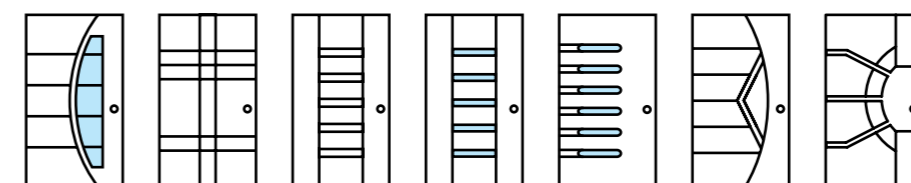

✓ 1786 Page 62   ✓ 1740 Page 63   ✓ 1715 Page 64   ✓ 1717 Page 64   ✓ 1732 Page 65   ✓ 1755 Page 65   ✓ 1765 Page 65

Natural

A versatile collection featuring geometric shapes and curved glass, creating a sense of harmony and refined balance.

✓ Also available for TLS 50

✓ Disponibile anche per TLS 50

✓ Auch für TLS 50

✓ Également disponible pour TLS 50

(EN) Designs are indicative and may vary depending on door dimensions. For colors, see our charts.

(IT) I design sono indicativi e possono variare a seconda della porta. Per i colori, consultare le nostre cartelle.

(DE) Designs sind indikativ und können je nach Türgröße variieren. Farben siehe unsere Farbkarten.

(FR) Les modèles sont indicatifs et peuvent varier selon les dimensions de la porte. Voir nos nuanciers pour les couleurs.