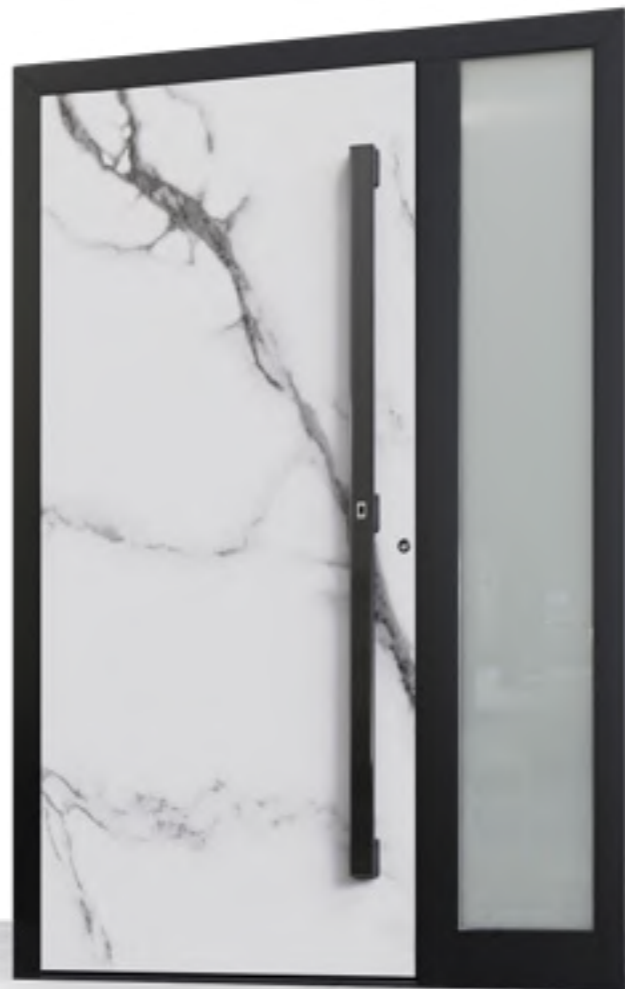

Frame
9005 Structura

Handle
Vision
ME-12 Corten Patina

Access Control
Fingerprint Reader

Sidelight
Sandblasted Glass

Design Specifications

Design Specifications

Model **ME-20 Black Marble**

Facing: ME-20 Black Marble
Frame: T960 Elegant Gold
Handle: Vision / T960 Elegant Gold
Sidelight: Sandblasted Glass