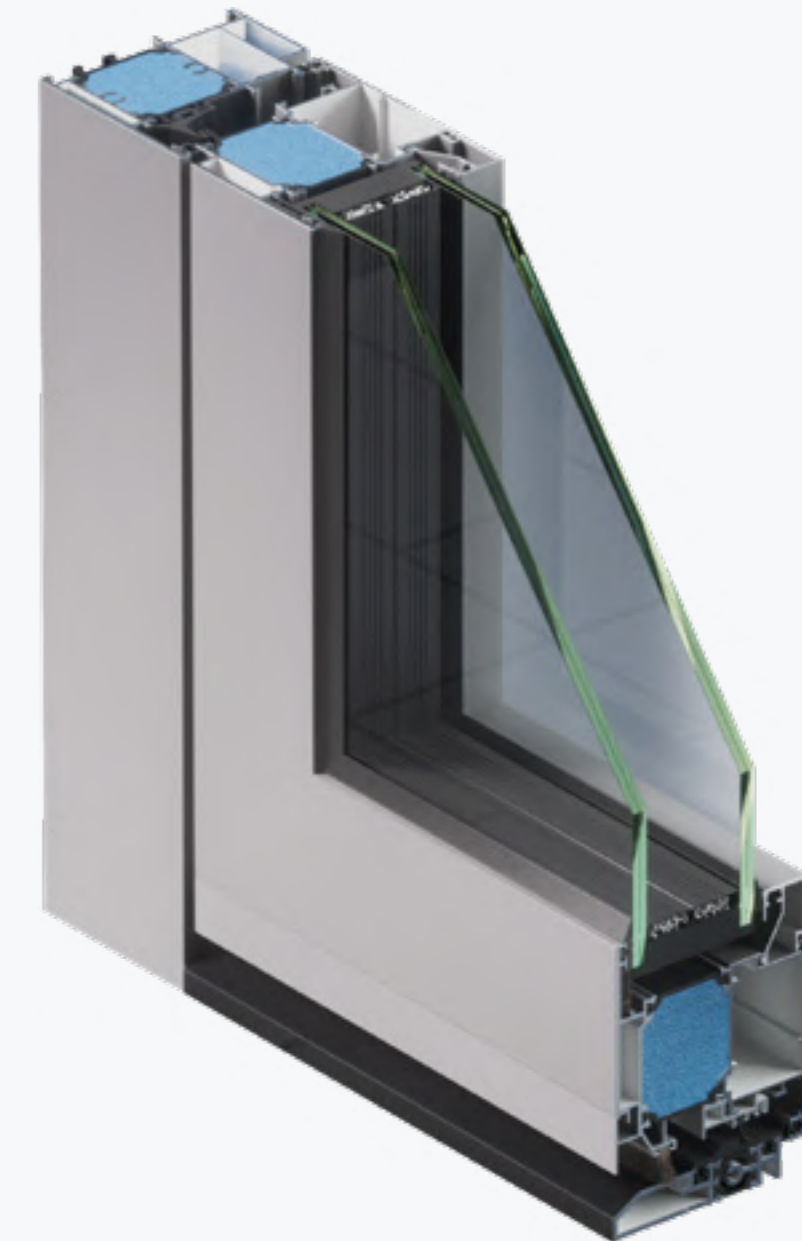

TLS 80 Hybrid Section