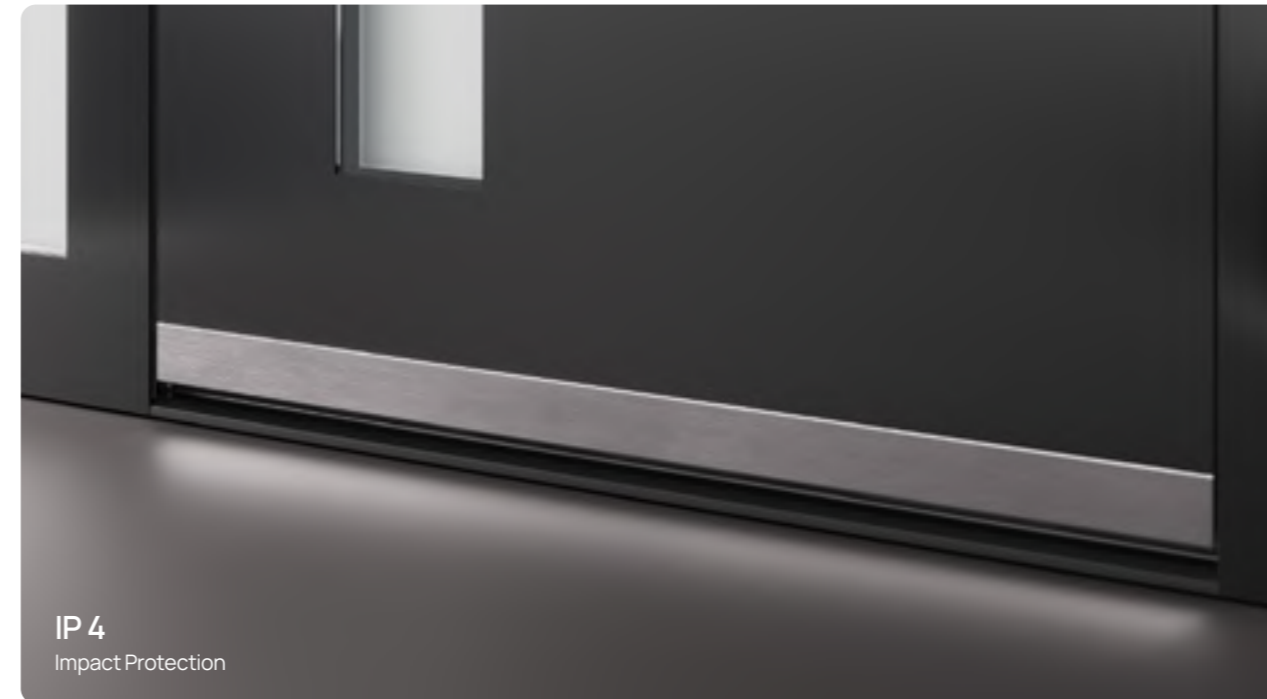

3. Hinge

Engineered for heavy loads, these hinges ensure smooth and silent door movement. They are fully adjustable to maintain perfect alignment for years to come.

Structura Colors

Standard Colors

All Textured Colors