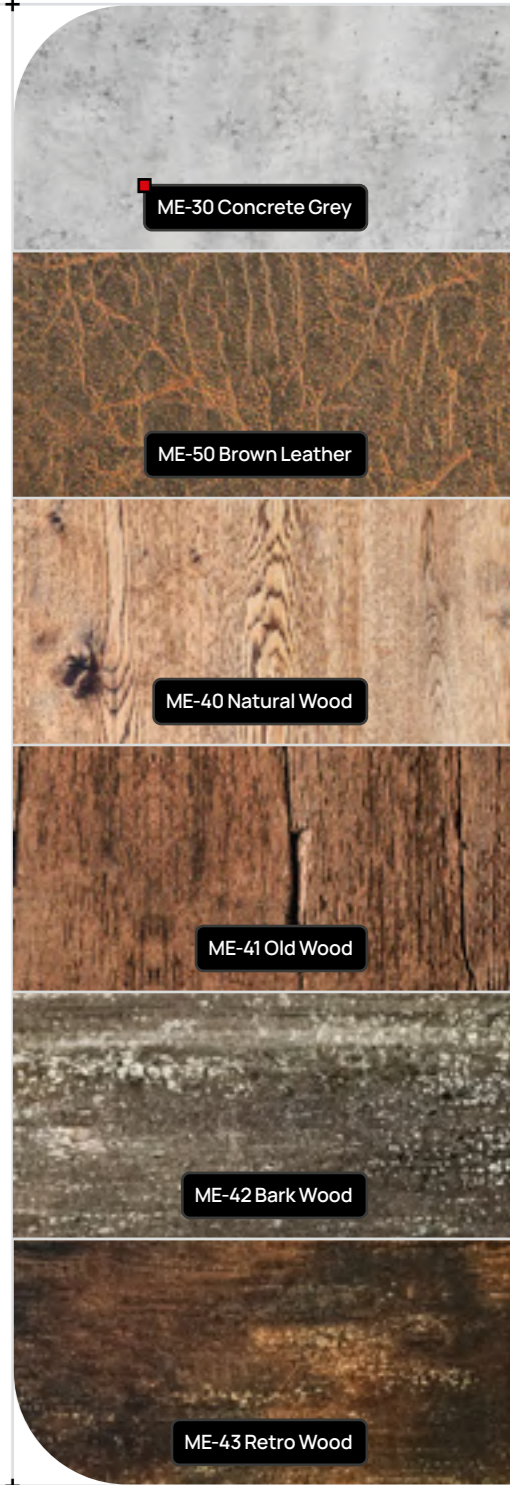

ME-21 White Marble

ME-22 Brown Marble

Model
ME-21 White Marble

- Primary
ME-21 White Marble
- Frame
ME-21 White Marble
- Handle
Vision / 9005 Structura
- Access Control
Fingerprint Reader

Design Specifications