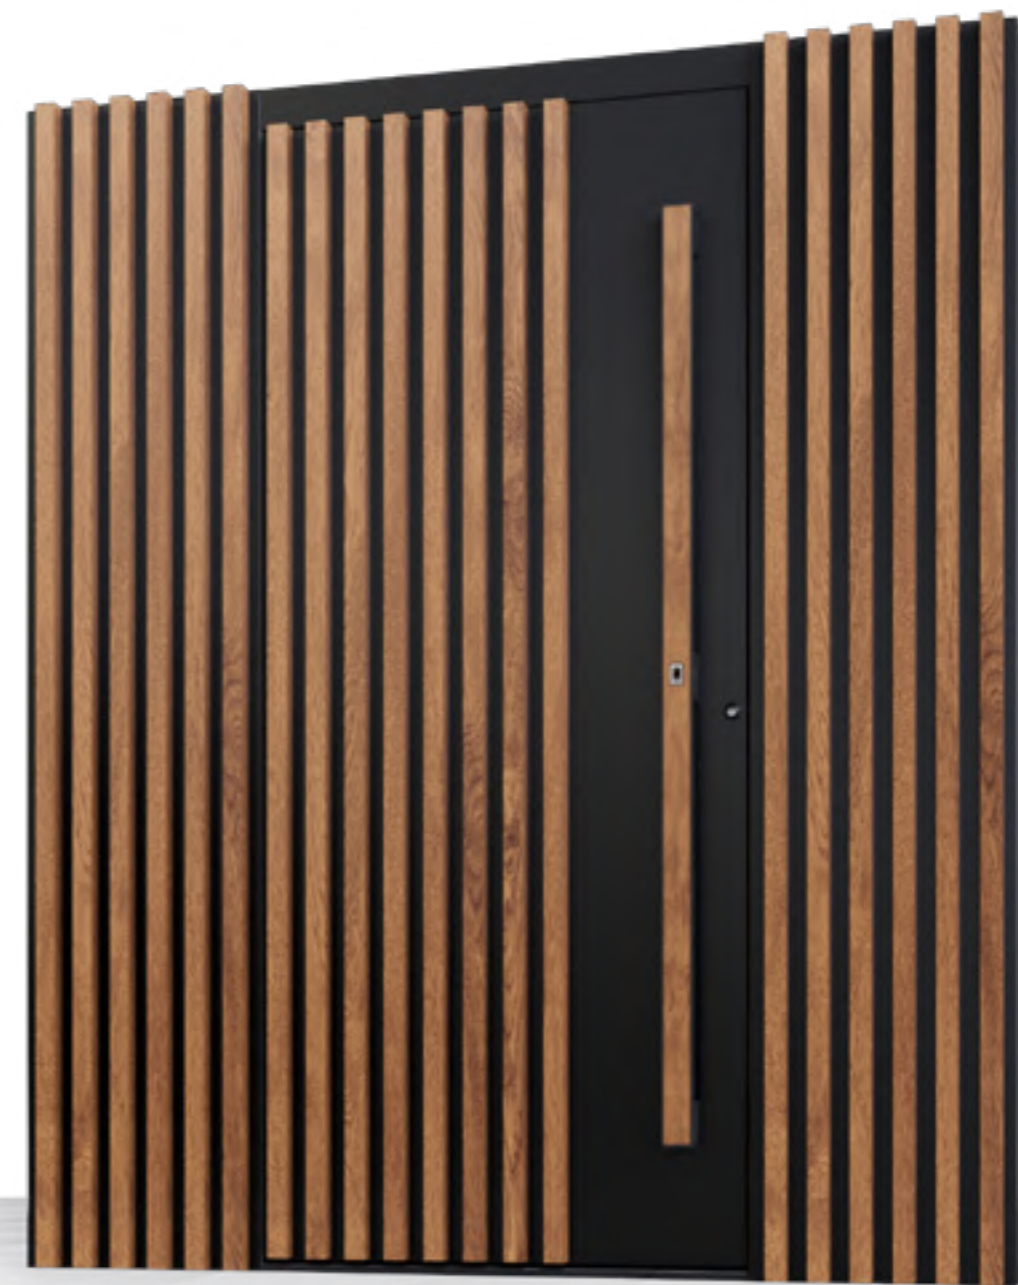

Model 1854

Primary
9005 Structura

Tube Color
T631

Frame
9005 Structura

Handle
Vision / T631

Access Control
Fingerprint Reader

Tube Dimensions
W40 x H40

Design Specifications