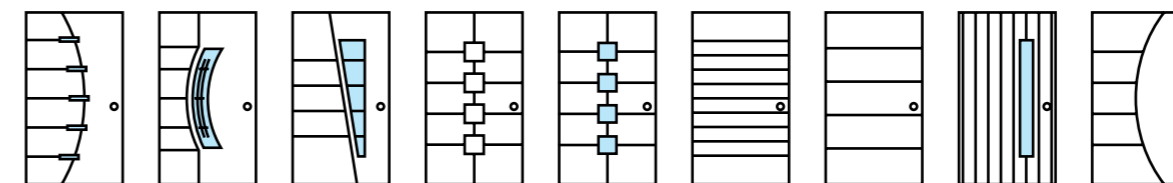

✓ 1621 Page 59   ✓ 1531 Page 59   ✓ 1771 Page 59   ✓ 1710 Page 60   ✓ 1712 Page 60   ✓ 1651 Page 61   ✓ 1654 Page 61   ✓ 1182 Page 61   ✓ 1787 Page 62